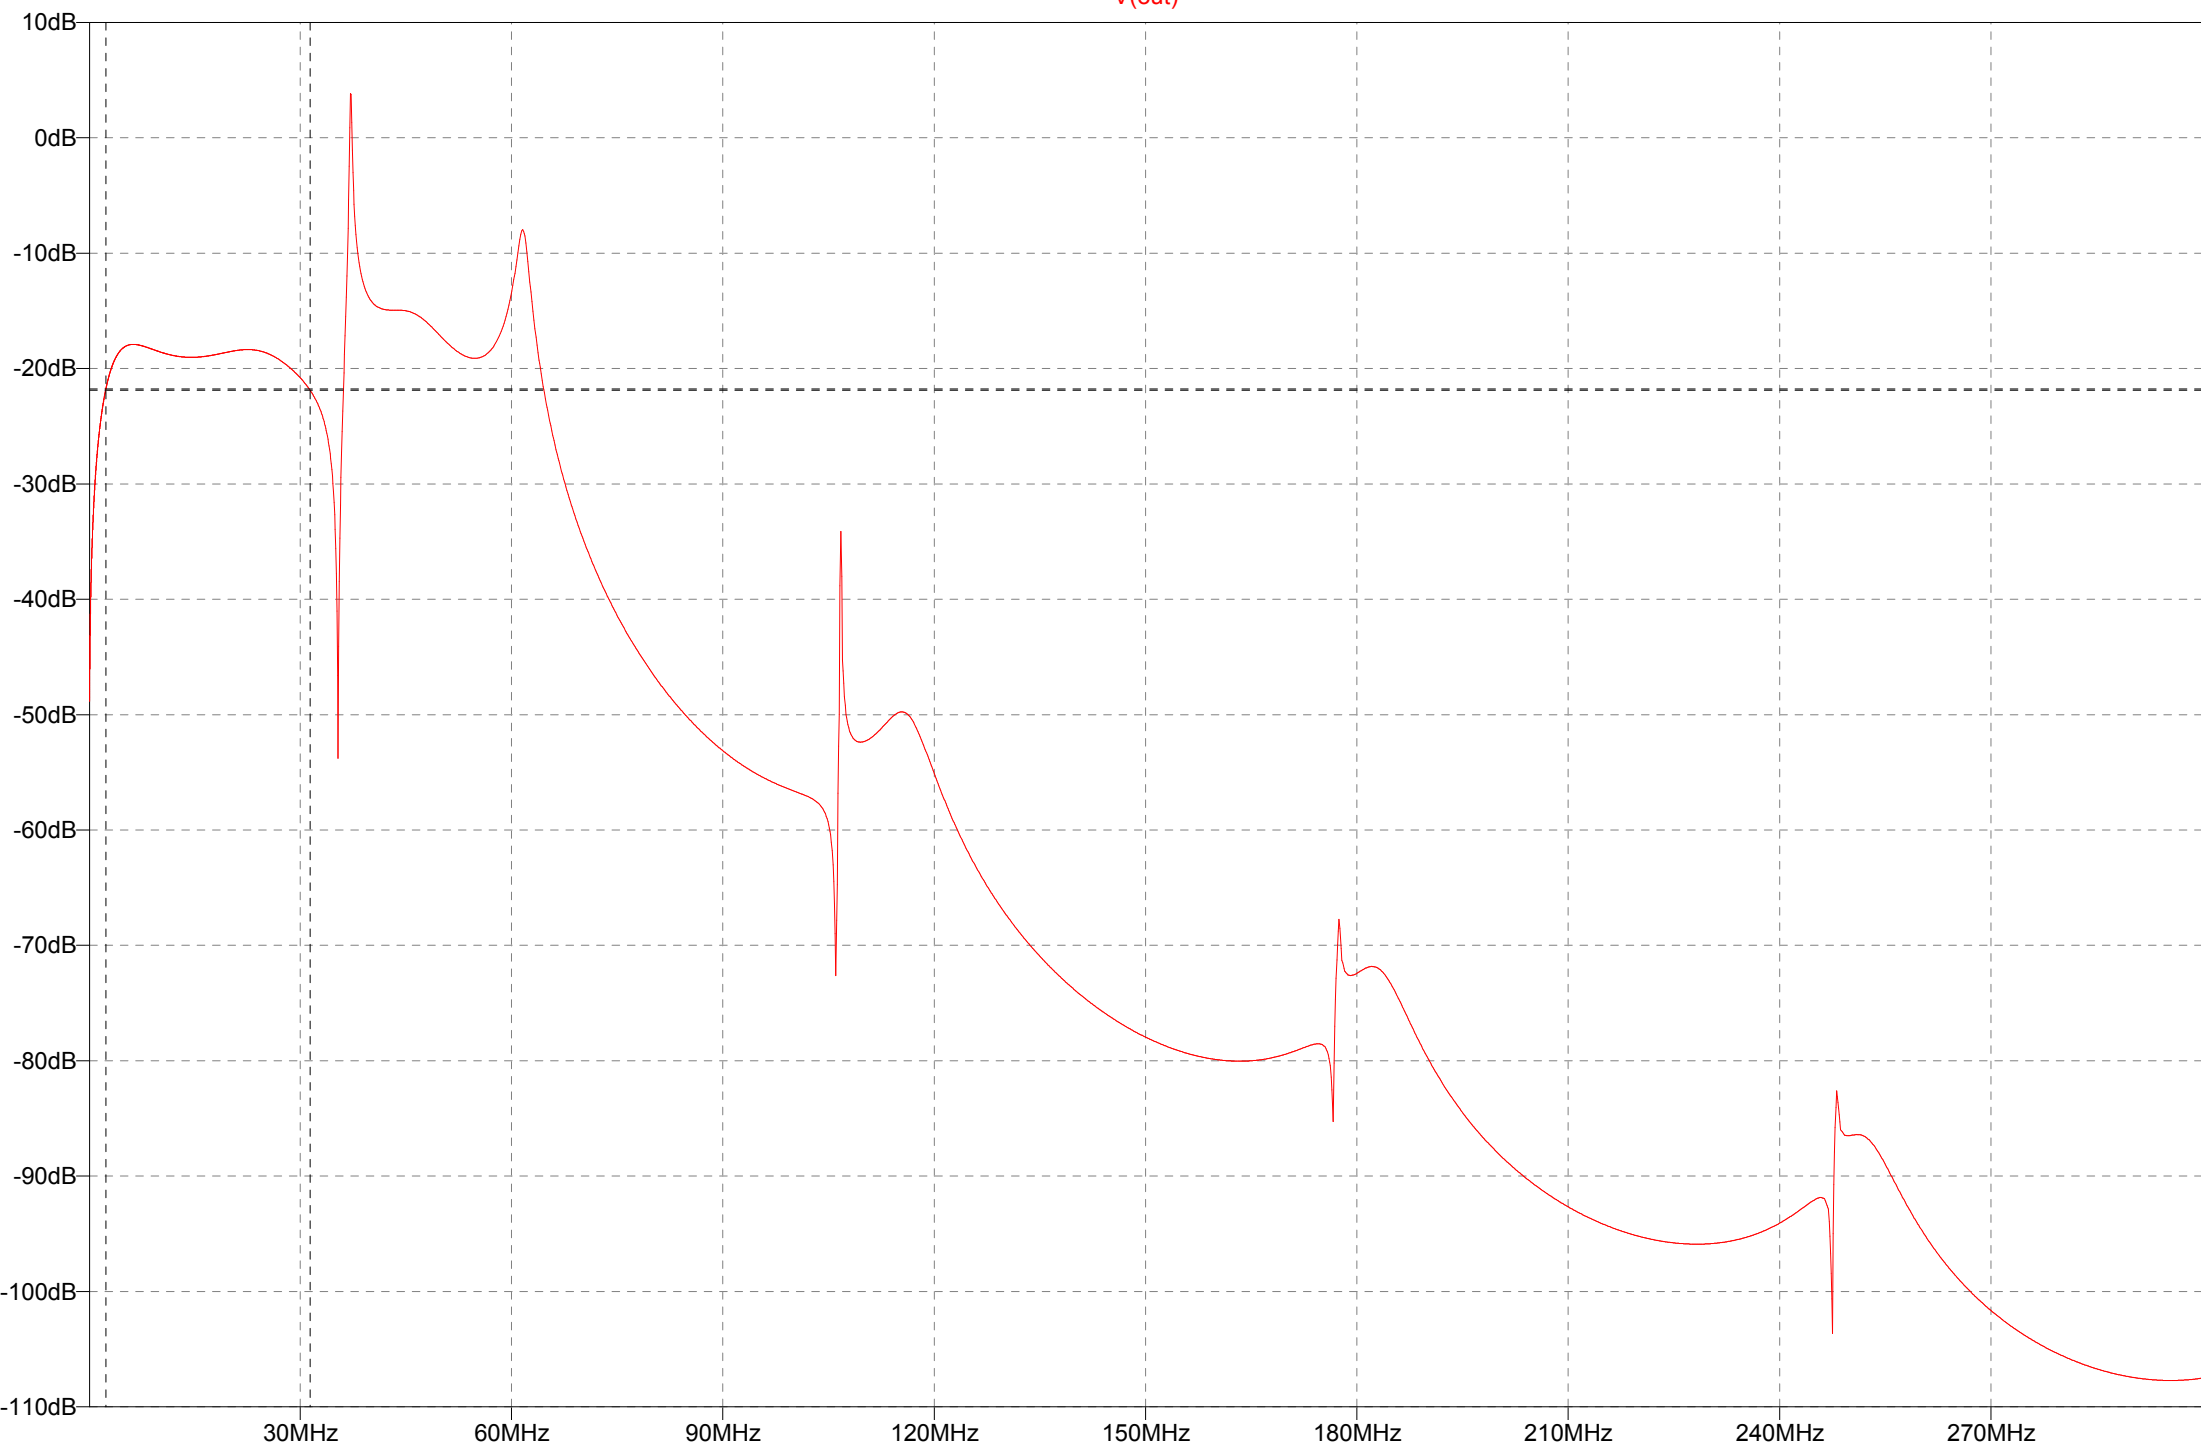

V(out)

V(out): (2.4089MHz,-21.7746dB)
V(out): (31.3984MHz,-21.874dB)
Delta Freq: 28.9895MHz Ratio: (-99.396mdB,100.519°)

--- Z:\SPICE\LTSPICE\NORTON5_FILTER_5POL ---