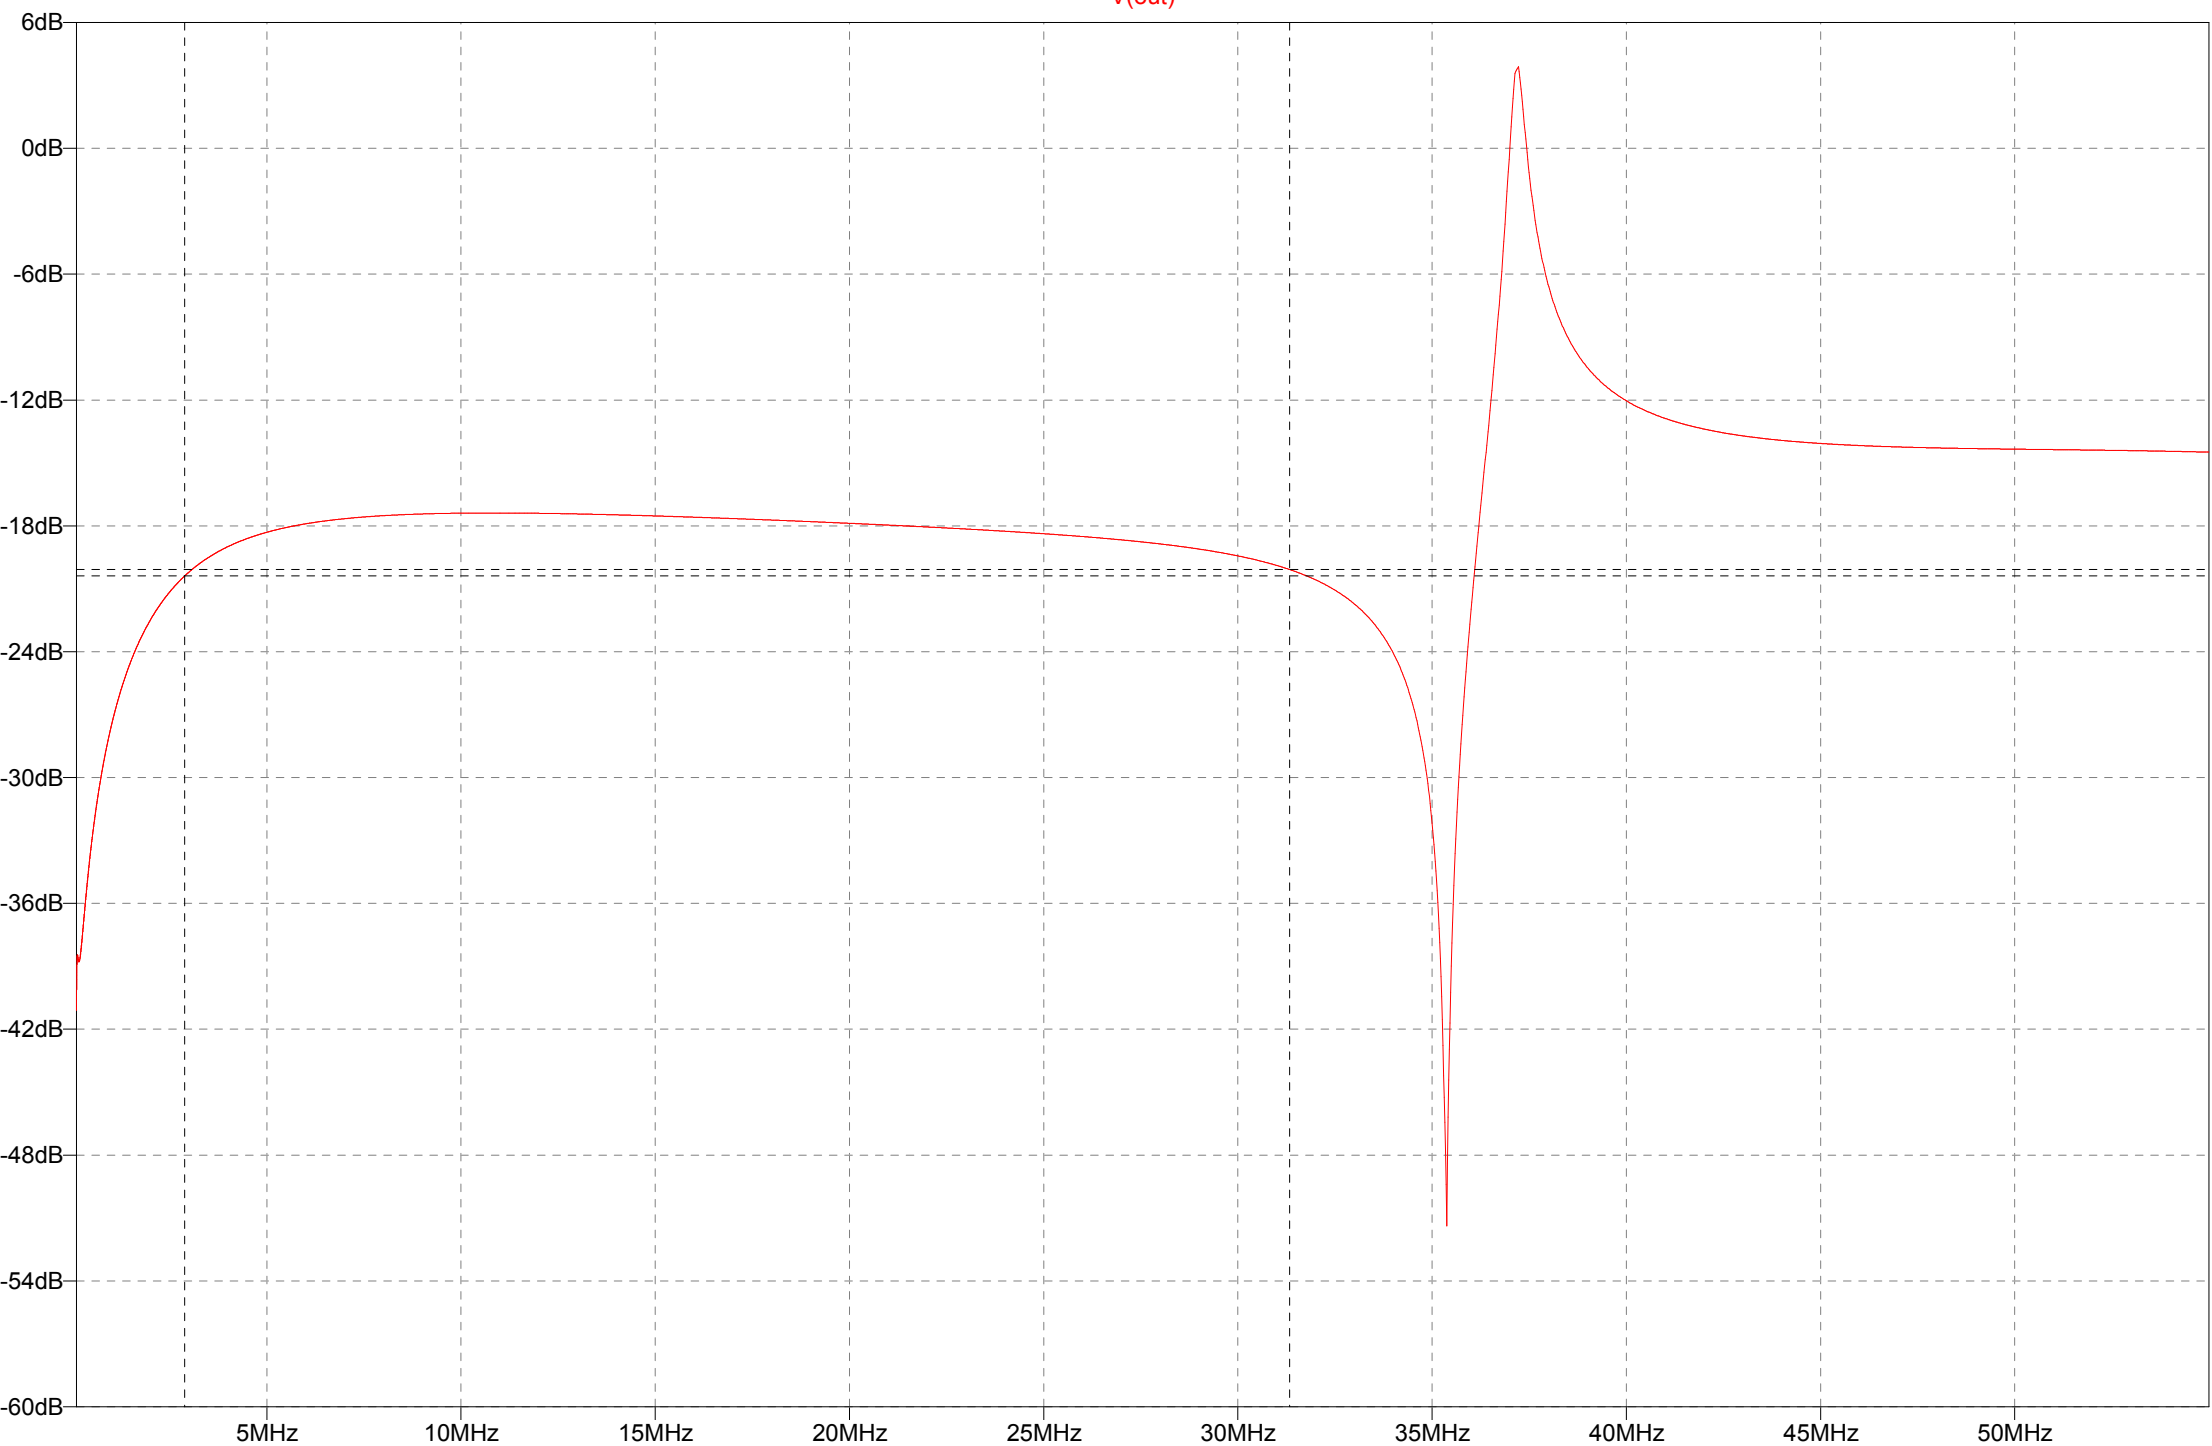

V(out)

V(out): (2.88445MHz, -20.3915dB)  
V(out): (31.3322MHz, -20.0818dB)  
Delta Freq: 28.4478MHz Ratio: (309.758mdB, -119.58°)

--- Z:\SPICE\LTSPICE\NORTON5 ---